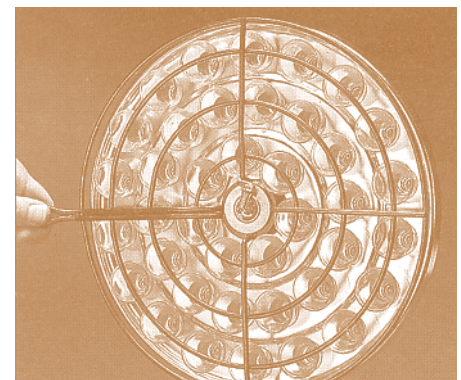

Wonder washer

- Our patented glass washer cleans 39 glasses at one time
- Just place the Wonder Washer on communion tray insert, submerge in suds, gently roll back and forth, then rinse and dry. ◆ 2 lbs
- **RW-511 For Artistic and Revell Ware Trays $53.95**
- **RW-512 For Broadman, Judson, Weaver $53.95**