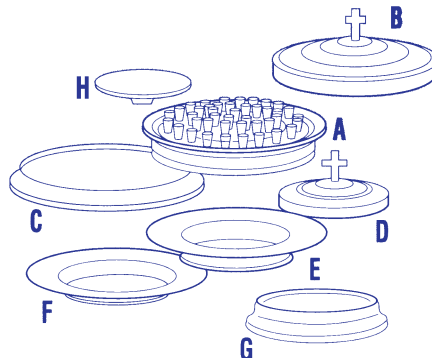

**Bio-Khrome** is solid metal alloy coated with our exclusive urethane finish. A solvent-free, non-toxic and absolutely safe protective coating for our environment.

HOW TO ORDER YOUR CHURCH COMMUNION WARE						
To Serve	Base(s)	Cover(s)	Tray(s)	Bread Plate(s)	Bread Plate Cover(s)	Stacking Bread Plate Base(s)
40	1	1	1	1*	—	—
80	1	1	2	2*	—	—
120	1	1	3	3	1	1
160	1	1	4	4	1	1
200	1	1	5	4	1	1
240	2	2	6	6	2	2
480	3	3	12	6	2	2
960	6	6	24	6	2	2